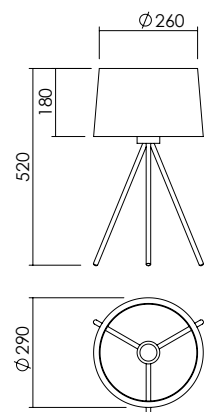

TRIPODA Table Lamp

Table lamp with metal support and fabric shade.

Lampada da tavolo con supporto in metallo e paralume in tessuto.

LIGHT SOURCE | FONTE LUMINOSA

DIMENSIONS | DIMENSIONI

E27 golf max 9W LED

IP20

2069D0

FINISHES | FINITURE

CODE | CODICE

Body | Corpo

Shade | Paralume

AT
Satin gold
Oro satinato

.1A
Black
Nero

XX
Custom colour on request
Colore personalizzato su richiesta

MAIN CODE CODICE BASE	SHAPE FORMA	VARIABLE VARIANTE	SHADE PARALUME	COLOR COLORE
2069	D0	.000	.1A	AT XX

CODE EXAMPLE:
Tripoda table lamp with satin
gold finish and black shade
2069D0.000.1AAT