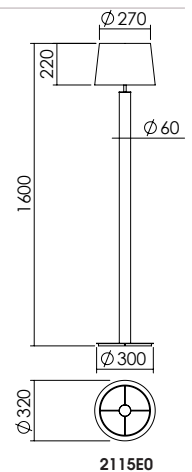

MONOGAMBA Floor Lamp

Floor lamp with metal base and fabric shade.

Lampada da terra con base in metallo e paralume in tessuto.

LIGHT SOURCE | FONTE LUMINOSA

DIMENSIONS | DIMENSIONI

E27 max 12W LED

IP20

2115E0