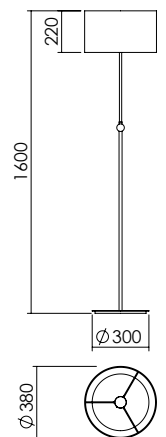

## NOVA Floor Lamp

Floor lamp with black metal pole and cylindrical fabric shade. Base and other details available in polished chrome finish.

*Lampada da terra con stelo in metallo nero e paralume cilindrico in tessuto. Base ed altri dettagli disponibili con finitura cromo lucido.*

LIGHT SOURCE | FONTE LUMINOSA

E27 max 12W LED

IP20

DIMENSIONS | DIMENSIONI

7121E0

FINISHES | FINITURE

Body | Corpo

Shade | Paralume

MAIN CODE CODICE BASE	SHAPE FORMA	VARIABLE VARIANTE	SHADE PARALUME	COLOR COLORE
7121	E0	.000	.0A .1A	.J XX

CODE | CODICE

CODE EXAMPLE:  
Nova floor lamp with polished chrome finish and black shade  
7121E0.000.1A.J