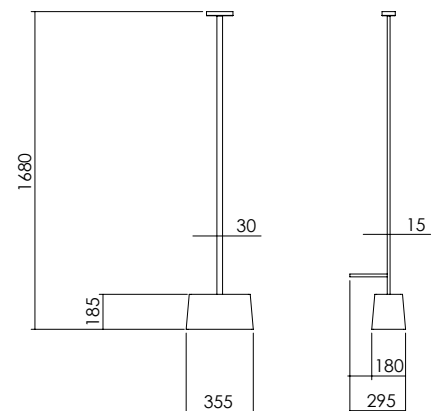

## CAMERA Pendant

Pendant lamp with metal body, fabric or glass shade. Metal cover on the top.

*Sospensione con corpo in metallo e paralume in tessuto o in vetro. Copertura metallica nella parte superiore.*

LIGHT SOURCE | FONTE LUMINOSA

DIMENSIONS | DIMENSIONI

E27 max 12W LED

IP20   

7160A0

FINISHES | FINITURE

CODE | CODICE

Body | Corpo

Shade | Paralume

MAIN CODE CODICE BASE	SHAPE FORMA	VARIABLE VARIANTE	SHADE PARALUME	COLOR COLORE
7160	A0	.000	.0A .01	BQ XX

CODE EXAMPLE :  
Camera P pendant lamp  
with polished black nickel  
finish and fumé glass shade  
7160A0.000.01BQ